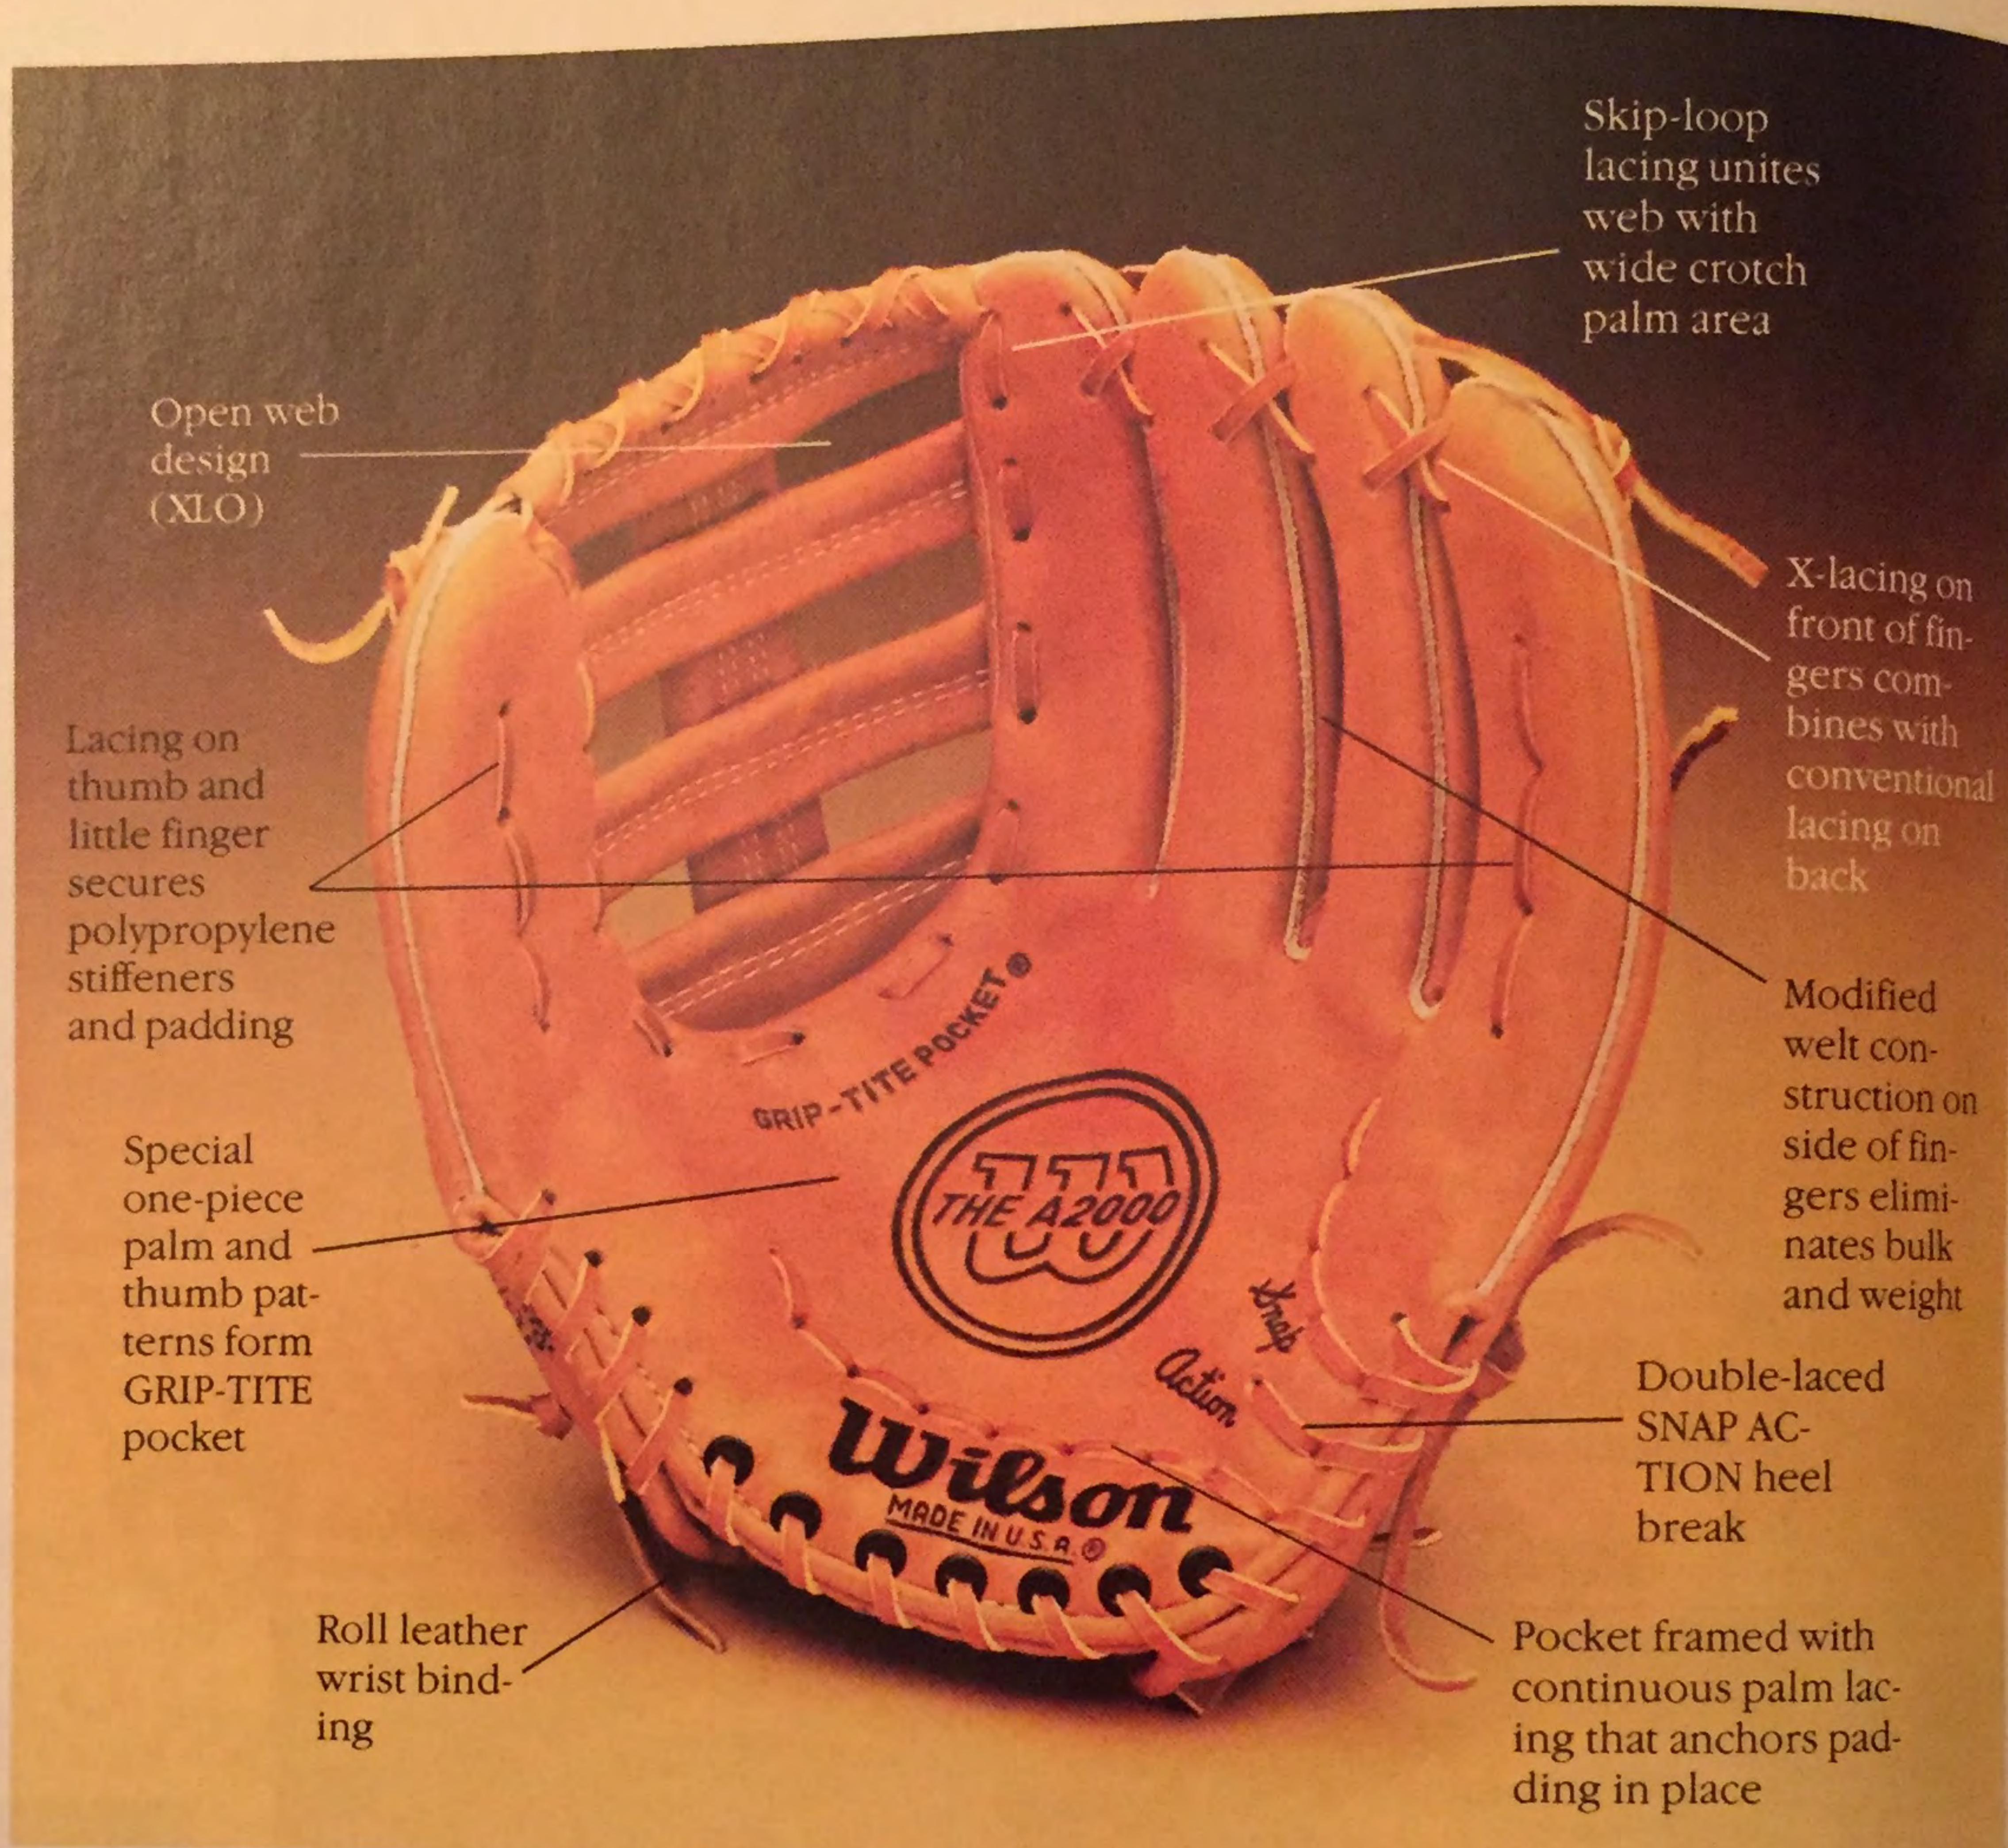

Wilson '81 The A2000

Wilson makes the right glove for more than 200 major leaguers... pros such as Fred Lynn, Mike Flanagan, Bruce Sutter, George Brett, Richie Zisk, Jim Rice, Bobby Bonds and many others. For consistent performance, their choice, and the choice of pros for 25 years, is the Wilson A2000.

Wilson A2000 gloves feature selected Ansonia tanned leather with a top quality soft tan leather lining and one-piece wool felt padding. The A2000-L is specially sized for infield play and for the youth player. The A2000-XXL is an oversized model designed for softballers. The XL models offer maximum baseball size pattern. All are made in U.S.A.

But the Wilson story goes beyond the A2000. The quality and professional features found in the A2000 go into every glove Wilson makes. All Wilson gloves are designed by experienced glove technicians with the aid of our extensive major league staff. They are all crafted from select American hides tanned for optimum feel and durability. They're firm for many years of tough, competitive play, yet flexible enough to respond for perfect control.